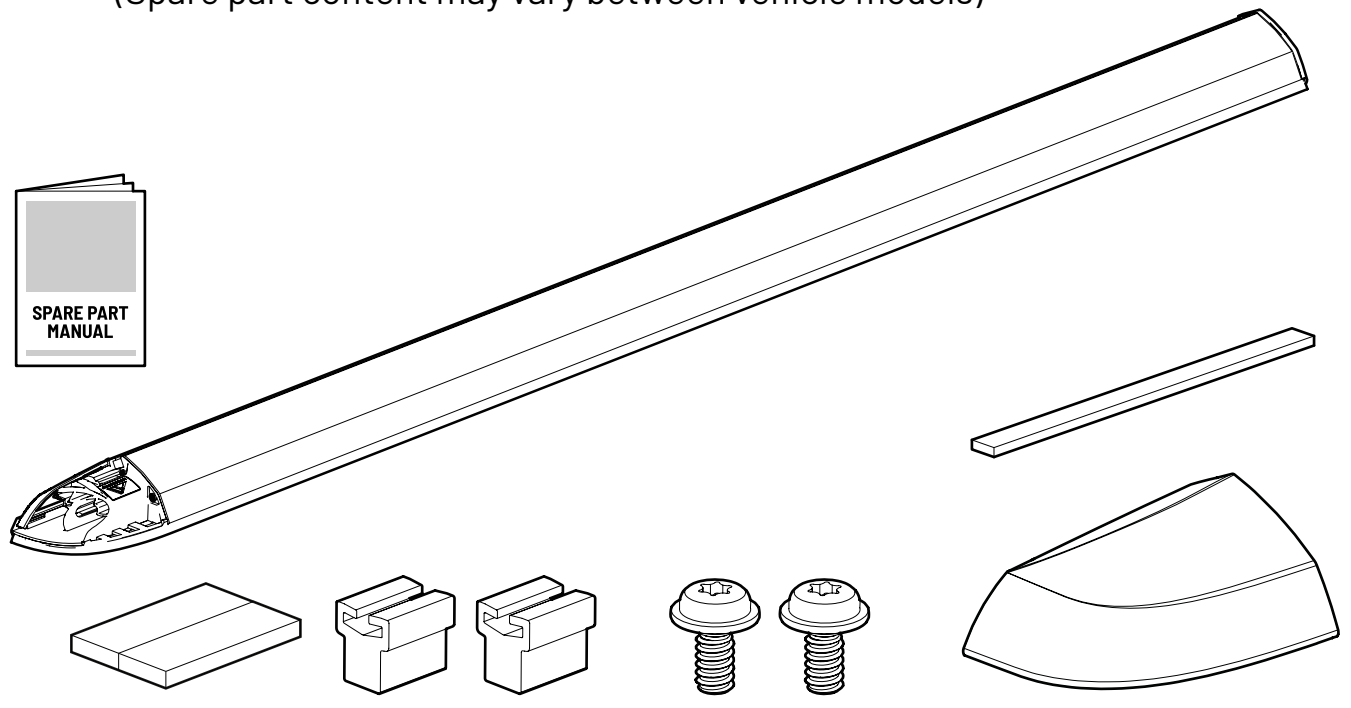

2 Side Profile Complete Right EV0m

(Spare part content may vary between vehicle models)